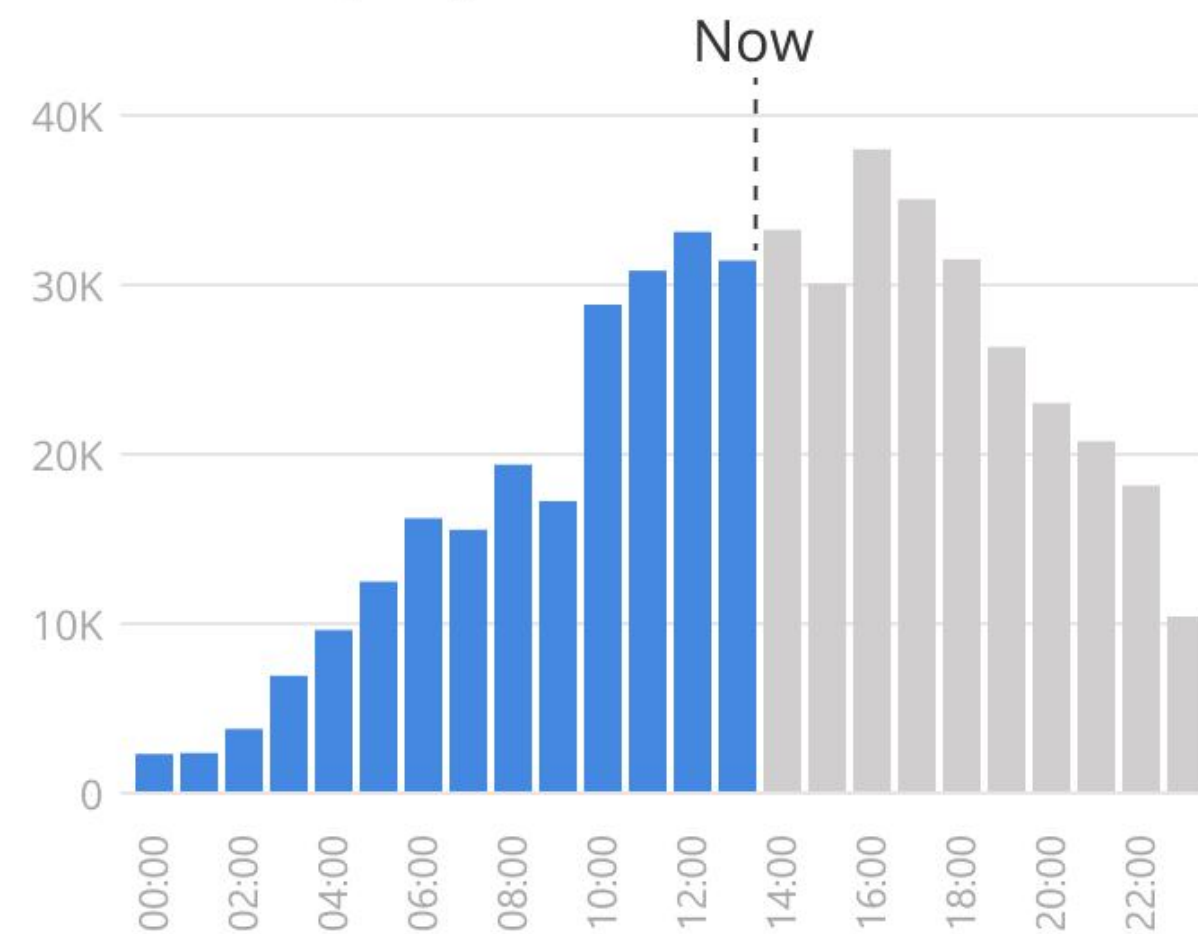

← Live Occupancy

Masjid  
al Haram

King Fahad  
Expansion

Current Occupancy  
**49950**  
/50000

IN (Last 1 min)

▼ 100

IN (Next 1 min)

▲ 50

Current Occupancy

■ Occupancy ■ Predicted

King Fahad Expansion

**49950**

/50000

IN (Last 1 min)

▼ 100

IN (Next 1 min)