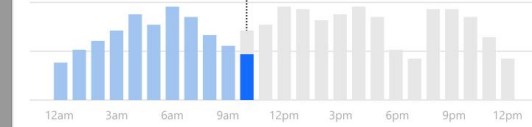

## Popular times

SUN MON TUE WED THU FRI SAT

*Live A little busy*

People typically spend **3 hours to 4 hours** here

### Popular times

SUN MON TUE WED THU FRI SAT

*Live A little busy*

People typically spend **3 hours to 4 hours** here