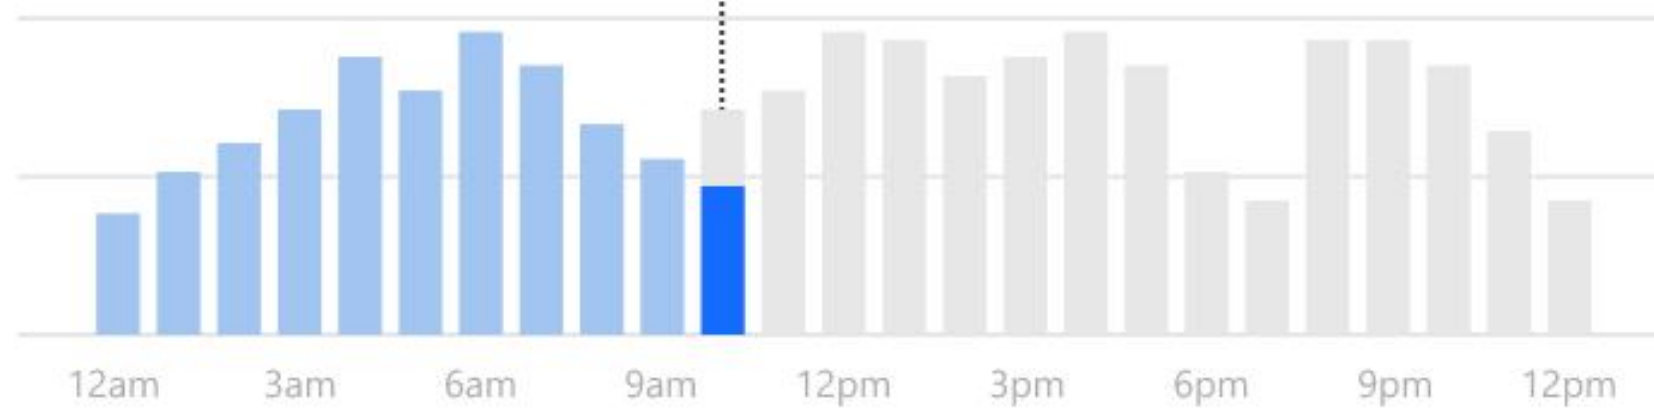

## Popular times

SUN MON TUE WED THU FRI SAT

*Live A little busy*

People typically spend **3 hours to 4 hours** here

### Popular times

SUN MON TUE WED THU FRI SAT

*Live A little busy*

People typically spend **3 hours to 4 hours** here